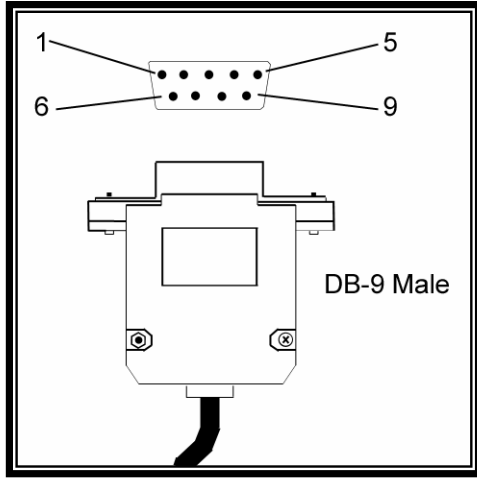

PC-100

Atron Systems, Inc.

PC-100 to IBM PC 9 Pin Interface Cable

<http://www.atronsystems.com/techs.htm>

12-26-2001

600-00501-02003M